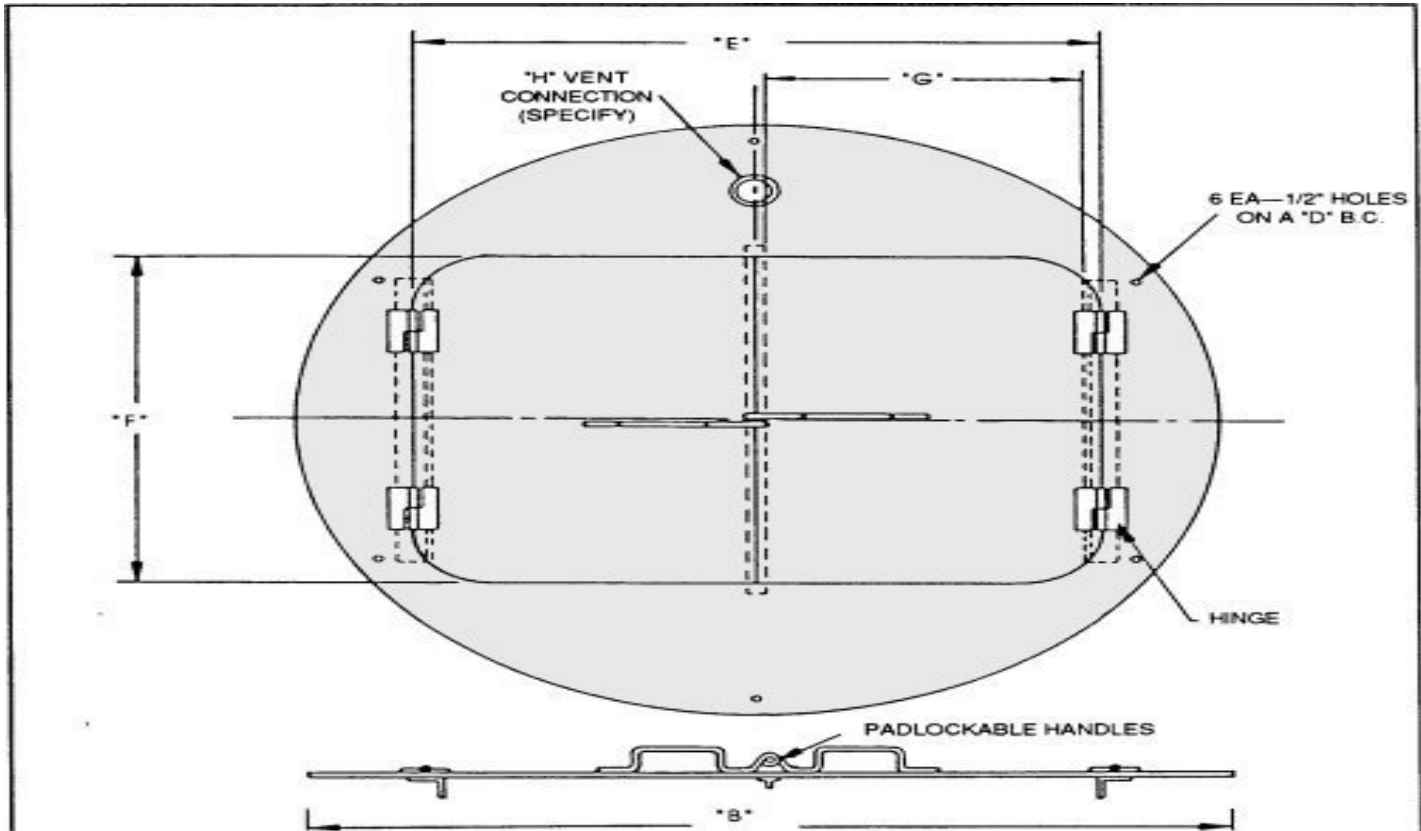

SPECIALIZED PUMP COMPANY, INC.

"IN BUSINESS SINCE 1972"

P.O. Box 3805 HOLLYWOOD, FLORIDA 33083 PHONE (954) 967-2071 FAX (954) 967-2074

WWW.SPECIALIZEDPUMP.COM

NOTE:
COVER SHALL BE PAINTED WITH
INDUSTRIAL GRADE
POLYURETHANE ENAMEL

DIMENSIONAL DATA							
For Door Dia "A"	"B"	Cover Thickness "C"	"D"	"E"	"F"	"G"	"H"
48"	54"	1/4"	51"	40"	30"	19"	1 1/4", 1 1/2", 2", 3", 4"
54"	60"	3/8"	57"	42"	36"	20"	1 1/4", 1 1/2", 2", 3", 4"
60"	66"	3/8"	63"	50"	36"	24"	1 1/4", 1 1/2", 2", 3", 4"
72"	78"	3/8"	75"	60"	40"	29"	1 1/4", 1 1/2", 2", 3", 4"

SPECIALIZED PUMP CO., INC.	TITLE DOUBLE DOOR STEEL HATCH COVER	
	PROJECT	JOB NO.
	CUSTOMER	P.O. NO.
		DWG. NO. SC10410