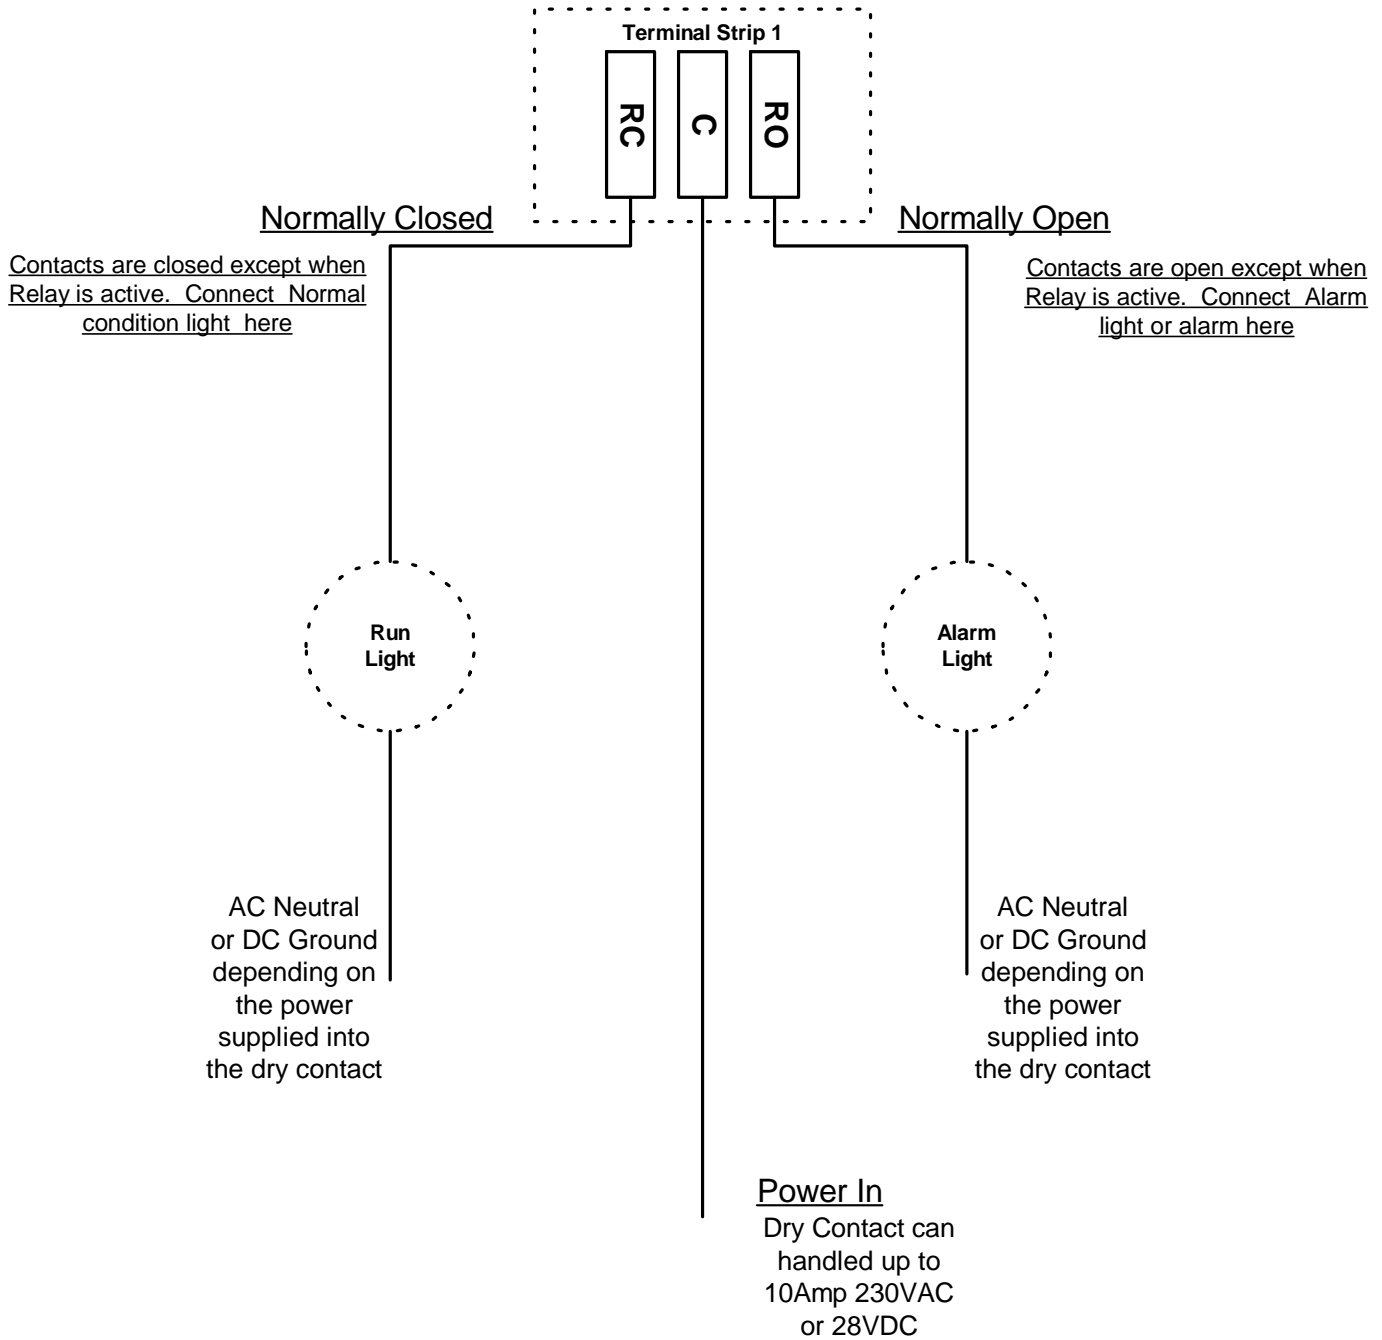

SPECIALIZED PUMP COMPANY, INC.

"IN BUSINESS SINCE 1972"

P.O. Box 3805 HOLLYWOOD, FLORIDA 33083 PHONE (954) 967-2071 FAX (954) 967-2074

WWW.SPECIALIZEDPUMP.COM

Wiring for Dry Contact Connections

Shown above is an example of a simple remote alarm circuit for the dry contact.