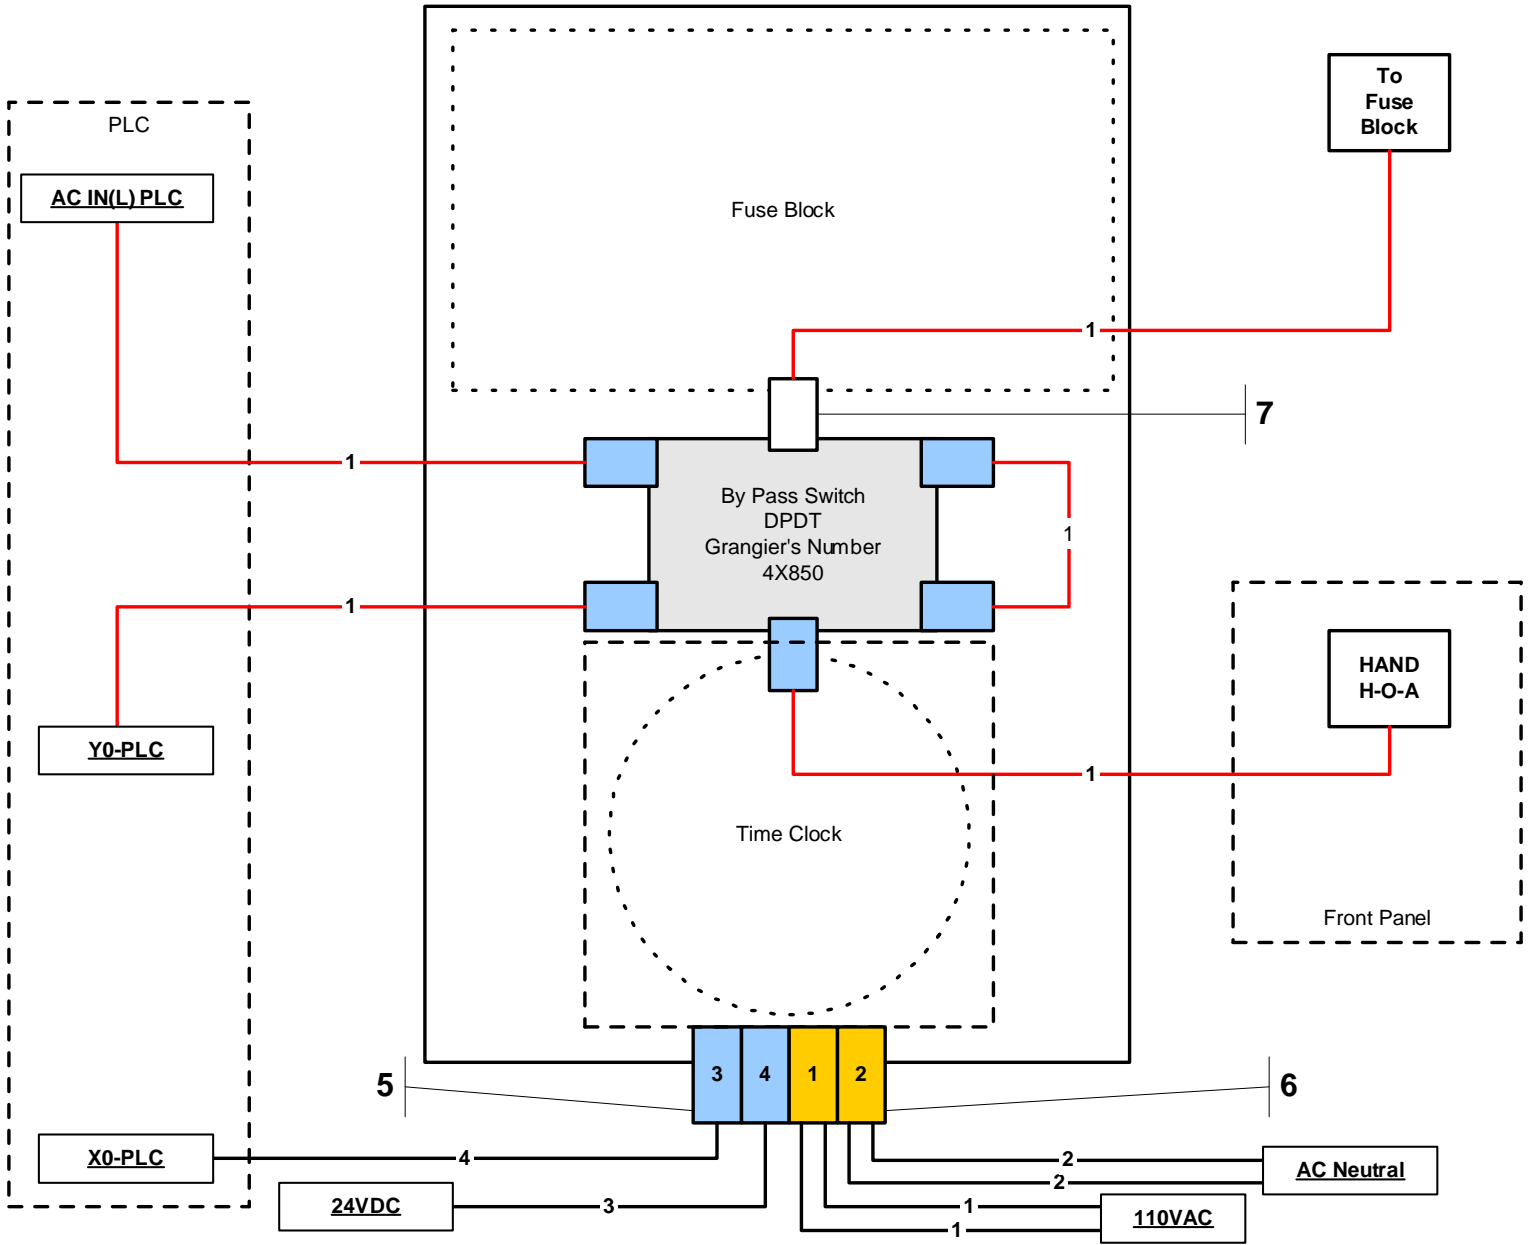

Specialized Pump Company Wiring for PLC By-Pass Switch

#	Description	Part Number:	Primary Vendor:	Part Number:	Secondary Vendor:	Quantity
1	Wire -16AWG-TFFN-Red	TFFN16Red	Rexall	Not Available	Not Available	180"
2	Wire -16AWG-TFFN-White	TFFN16White	Rexall	Not Available	Not Available	72"
3	Wire -16AWG-TFFN-Yellow	TFFN16Yellow	Rexall	Not Available	Not Available	36"
4	Wire -16AWG-TFFN-Black	TFFN16Black	Rexall	Not Available	Not Available	36"
5	Terminal-Crimp-Angle-Yellow	3KG59	Grangier's	Not Available	Not Available	2 ea
6	Terminal-Crimp-Angle-Blue	3KG33	Grangier's	Not Available	Not Available	7 ea
7	Terminal-Crimp-Straight-Clear	7D18A	Grangier's	MNU14-250DFIX	Not Available	1 ea