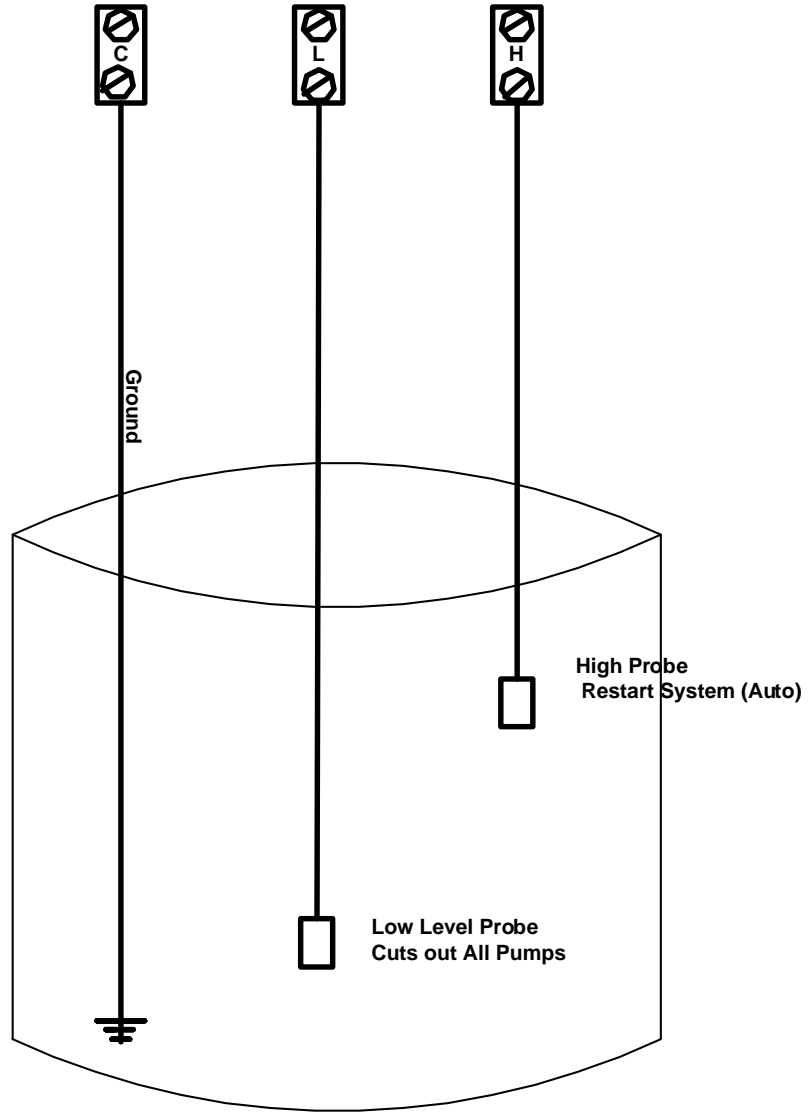

**Control Circuit
Cistern Level Probes
Low Level Cut-Out**

Specialized Pump Company Hollywood, Florida 33023 (954) 967-2071		
E.S	Job Name	
Cistern	Drawn By L.A./A.G.	Date: 1-91